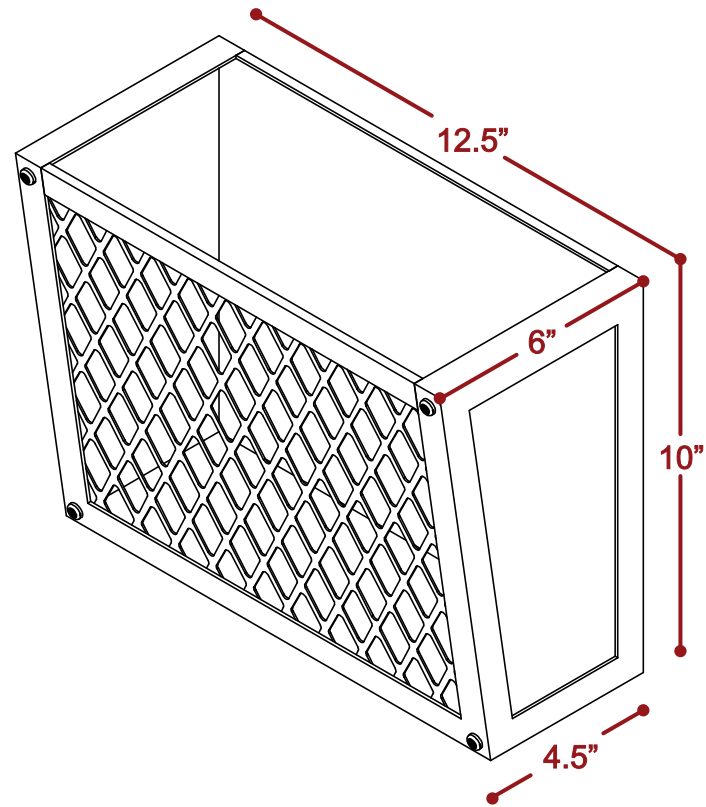

Menu Holder

Deluxe Hostess Stand