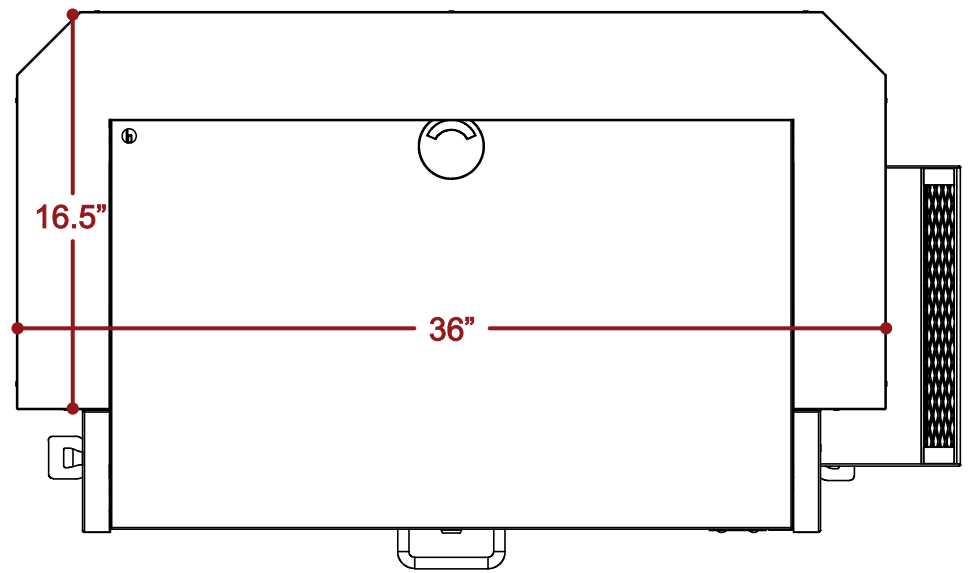

Straight

Counter Options

ALL DIMENSIONS ARE IN INCHES. THE INFORMATION CONTAINED WITHIN THIS DOCUMENT IS THE SOLE PROPERTY OF THE HOSTESS STATION COMPANY. ANY REPRODUCTION IN PART OR AS A WHOLE WITHOUT THE WRITTEN PERMISSION OF THE HOSTESS STATION COMPANY IS PROHIBITED.