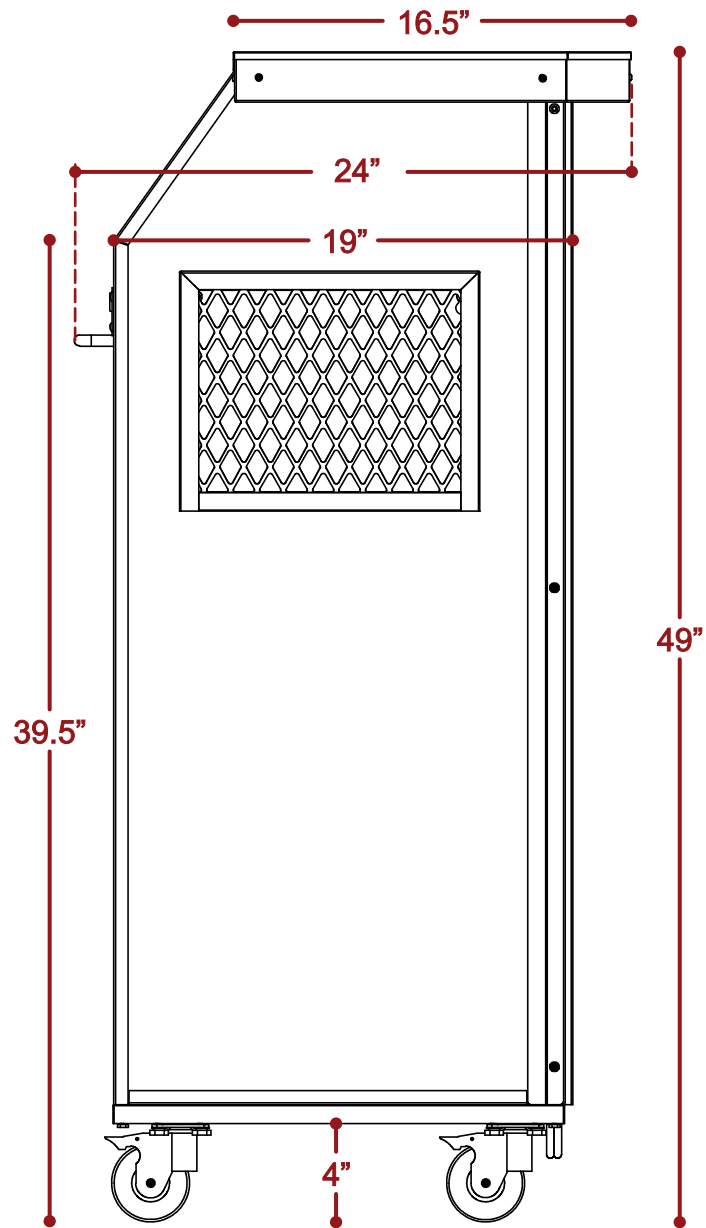

## OVERALL DIMS.

Height	49"
Width	39.5"
Depth	24"
Weight	145 lbs

## Deluxe Hostess Stand

ALL DIMENSIONS ARE IN INCHES. THE INFORMATION CONTAINED WITHIN THIS DOCUMENT IS THE SOLE PROPERTY OF THE HOSTESS STATION COMPANY. ANY REPRODUCTION IN PART OR AS A WHOLE WITHOUT THE WRITTEN PERMISSION OF THE HOSTESS STATION COMPANY IS PROHIBITED.

## Counter Options

ALL DIMENSIONS ARE IN INCHES. THE INFORMATION CONTAINED WITHIN THIS DOCUMENT IS THE SOLE PROPERTY OF THE HOSTESS STATION COMPANY. ANY REPRODUCTION IN PART OR AS A WHOLE WITHOUT THE WRITTEN PERMISSION OF THE HOSTESS STATION COMPANY IS PROHIBITED.