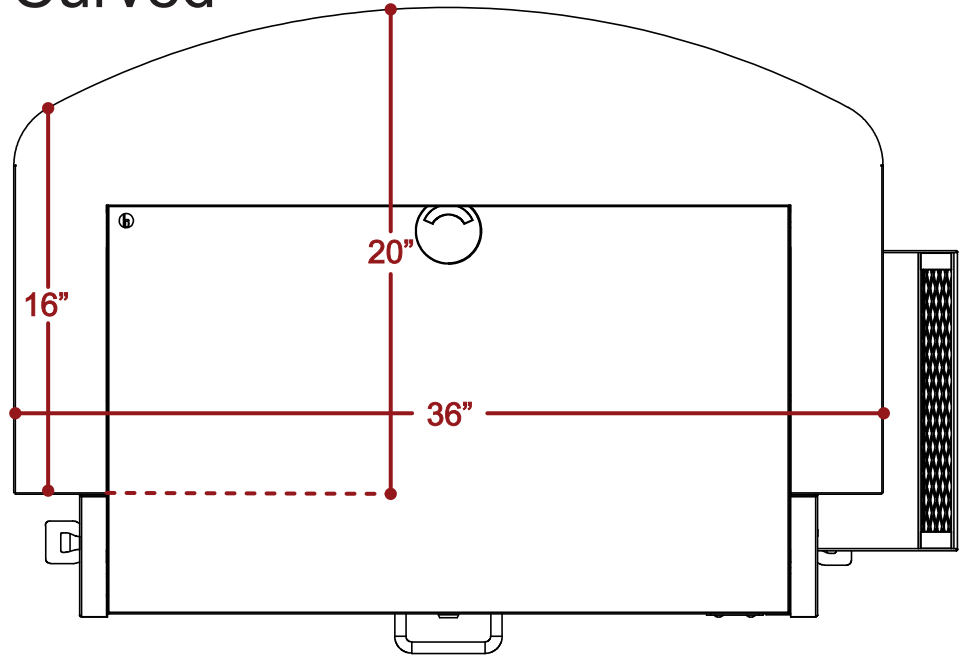

Curved

Straight

Counter Options

ALL DIMENSIONS ARE IN INCHES. THE INFORMATION CONTAINED WITHIN THIS DOCUMENT IS THE SOLE PROPERTY OF THE HOSTESS STATION COMPANY. ANY REPRODUCTION IN PART OR AS A WHOLE WITHOUT THE WRITTEN PERMISSION OF THE HOSTESS STATION COMPANY IS PROHIBITED.