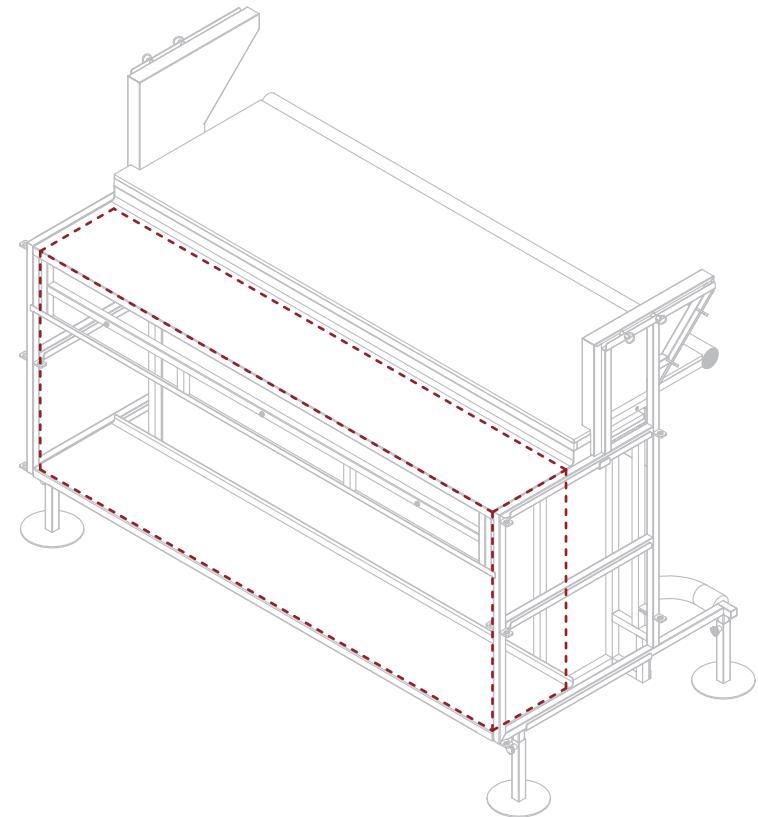

OVERALL DIMS.

Height **3' 8"**

Width **5' 3"**

Depth **2' 7"**

Weight

To Go Counter

To Go Counter

ALL DIMENSIONS ARE IN INCHES. THE INFORMATION CONTAINED WITHIN THIS DOCUMENT IS THE SOLE PROPERTY OF THE HOSTESS STATION COMPANY. ANY REPRODUCTION IN PART OR AS A WHOLE WITHOUT THE WRITTEN PERMISSION OF THE HOSTESS STATION COMPANY IS PROHIBITED.

Optional Accessory

Speed Rail

LED Kit

To Go Counter

Available space

Volume 7 ft³

To Go Counter