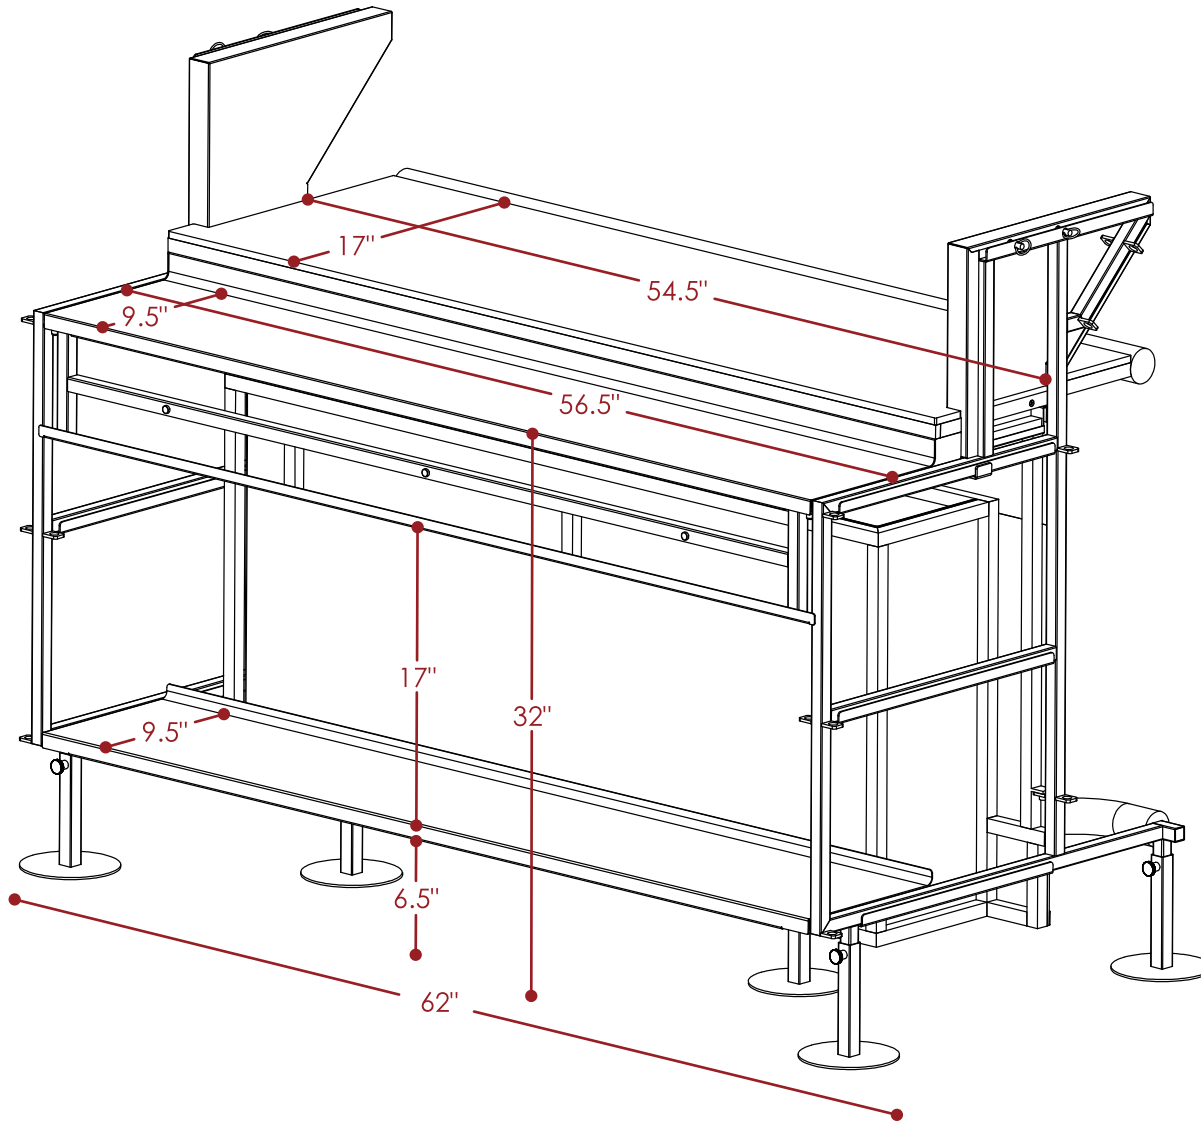

OVERALL DIMS.

Height **3' 8"**

Width **5' 3"**

Depth **2' 7"**

Weight

To Go Counter

To Go Counter

ALL DIMENSIONS ARE IN INCHES. THE INFORMATION CONTAINED WITHIN THIS DOCUMENT IS THE SOLE PROPERTY OF THE HOSTESS STATION COMPANY. ANY REPRODUCTION IN PART OR AS A WHOLE WITHOUT THE WRITTEN PERMISSION OF THE HOSTESS STATION COMPANY IS PROHIBITED.

Optional Accessory

Speed Rail

LED Kit

To Go Counter

Available space

Volume 7 ft³

To Go Counter