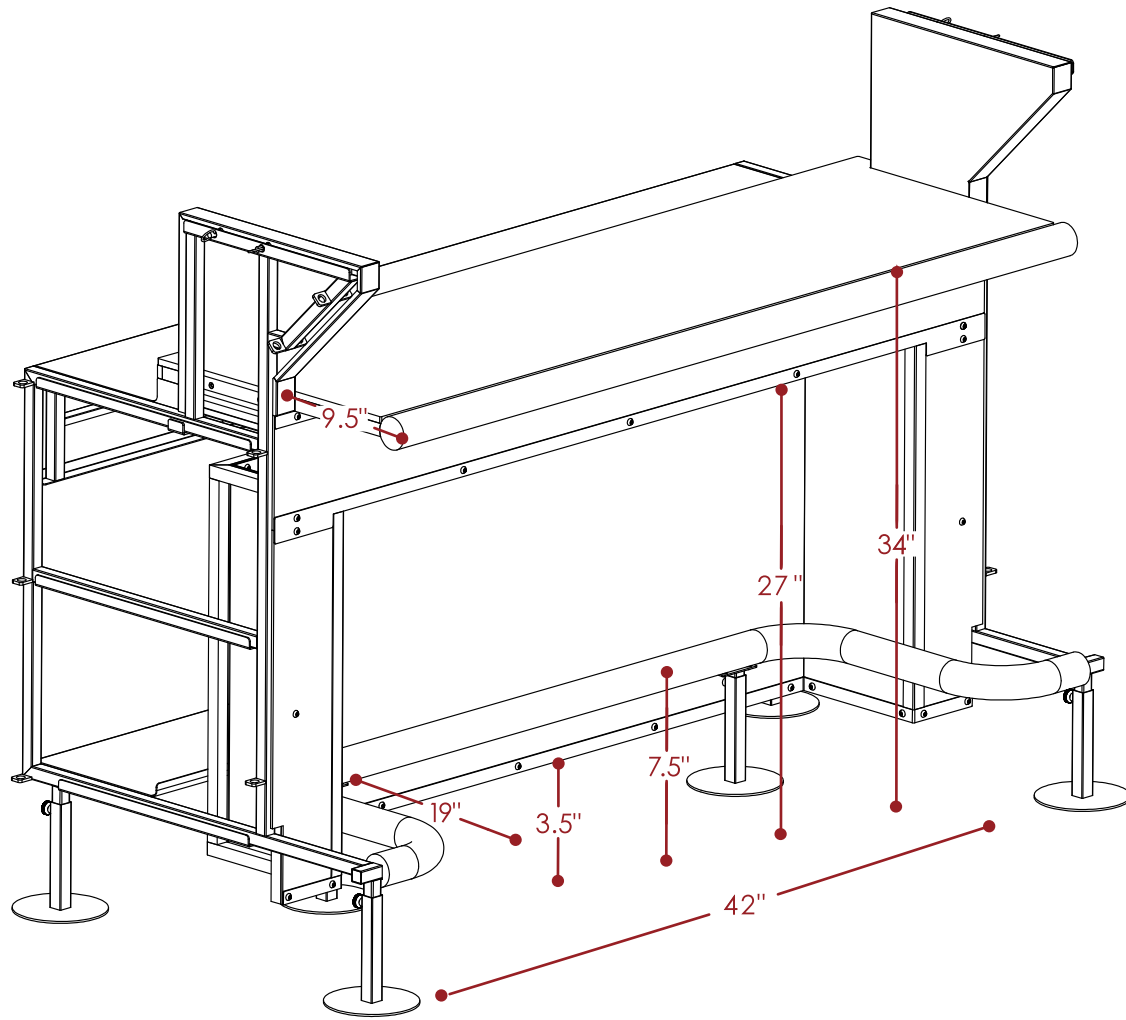

OVERALL DIMS.

Height **3' 8"**

Width **5' 3"**

Depth **2' 7"**

Weight

To Go Counter

To Go Counter

ALL DIMENSIONS ARE IN INCHES. THE INFORMATION CONTAINED WITHIN THIS DOCUMENT IS THE SOLE PROPERTY OF THE HOSTESS STATION COMPANY. ANY REPRODUCTION IN PART OR AS A WHOLE WITHOUT THE WRITTEN PERMISSION OF THE HOSTESS STATION COMPANY IS PROHIBITED.

Optional Accessory

Speed Rail

LED Kit

To Go Counter

Available space

Volume 7 ft³

To Go Counter