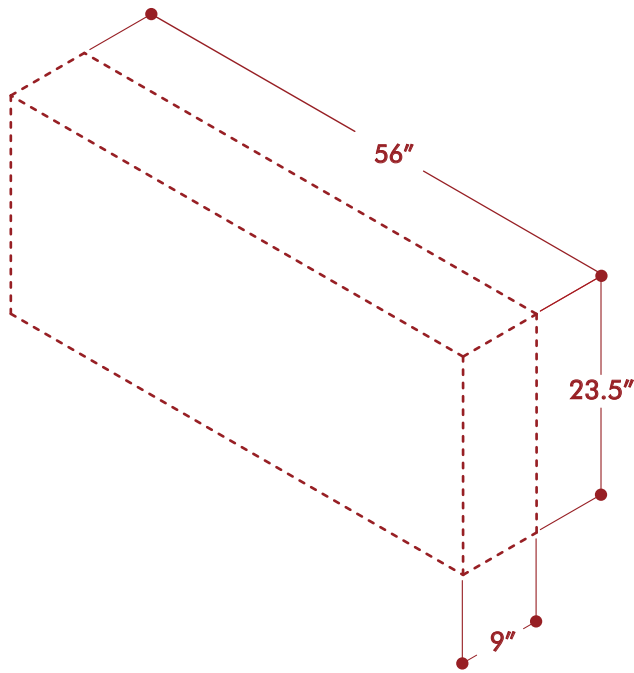

OVERALL DIMS.

Height **3' 8"**

Width **5' 3"**

Depth **2' 7"**

Weight

To Go Counter

To Go Counter

ALL DIMENSIONS ARE IN INCHES. THE INFORMATION CONTAINED WITHIN THIS DOCUMENT IS THE SOLE PROPERTY OF THE HOSTESS STATION COMPANY. ANY REPRODUCTION IN PART OR AS A WHOLE WITHOUT THE WRITTEN PERMISSION OF THE HOSTESS STATION COMPANY IS PROHIBITED.

Optional Accessory

Speed Rail

LED Kit

To Go Counter

Available space

Volume 7 ft³

To Go Counter