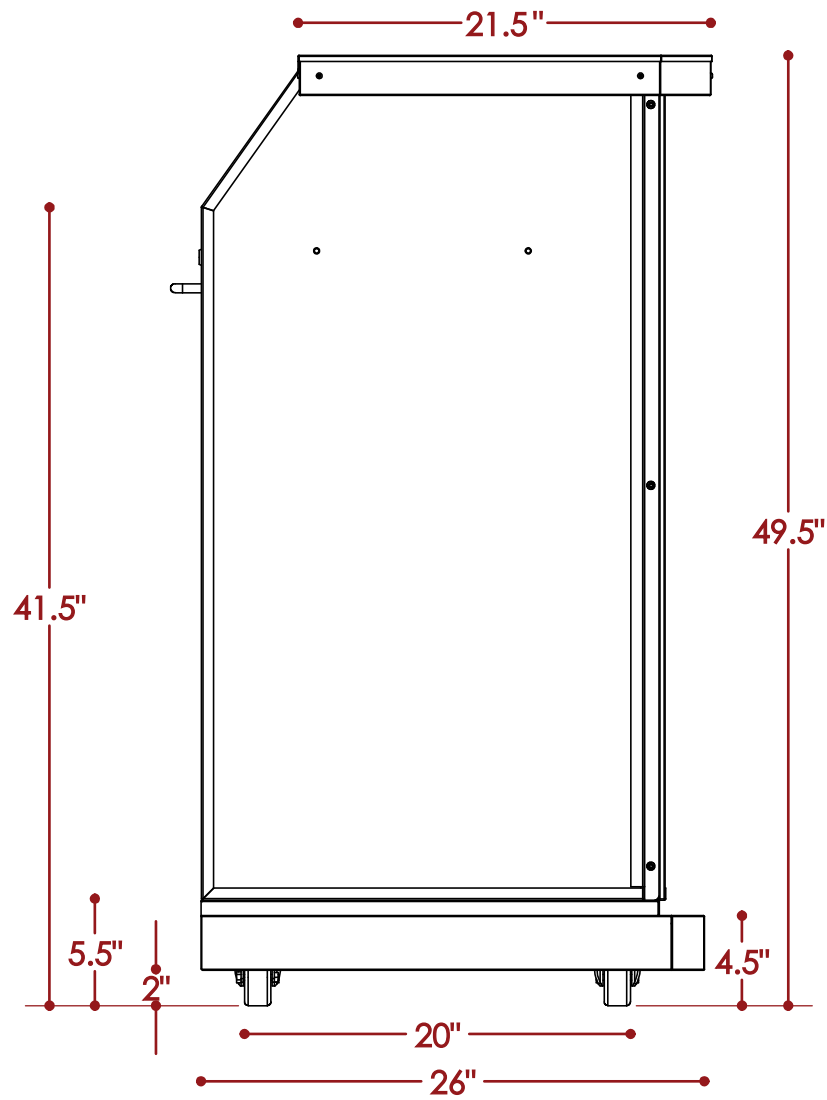

Team Hostess Stand

ALL DIMENSIONS ARE IN INCHES. THE INFORMATION CONTAINED WITHIN THIS DOCUMENT IS THE SOLE PROPERTY OF THE PORTABLE BAR COMPANY. ANY REPRODUCTION IN PART OR AS A WHOLE WITHOUT THE WRITTEN PERMISSION OF THE PORTABLE BAR COMPANY IS PROHIBITED.