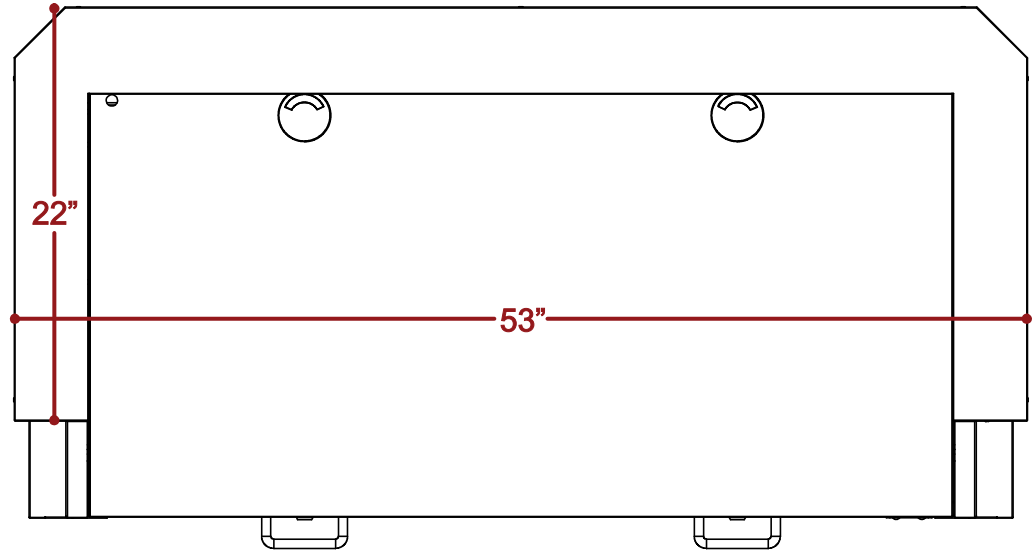

Team Hostess Stand

Team Hostess Stand

Curved

Straight

Counter Options

ALL DIMENSIONS ARE IN INCHES. THE INFORMATION CONTAINED WITHIN THIS DOCUMENT IS THE SOLE PROPERTY OF THE HOSTESS STATION COMPANY. ANY REPRODUCTION IN PART OR AS A WHOLE WITHOUT THE WRITTEN PERMISSION OF THE HOSTESS STATION COMPANY IS PROHIBITED.

Menu Holder

Team Hostess Stand