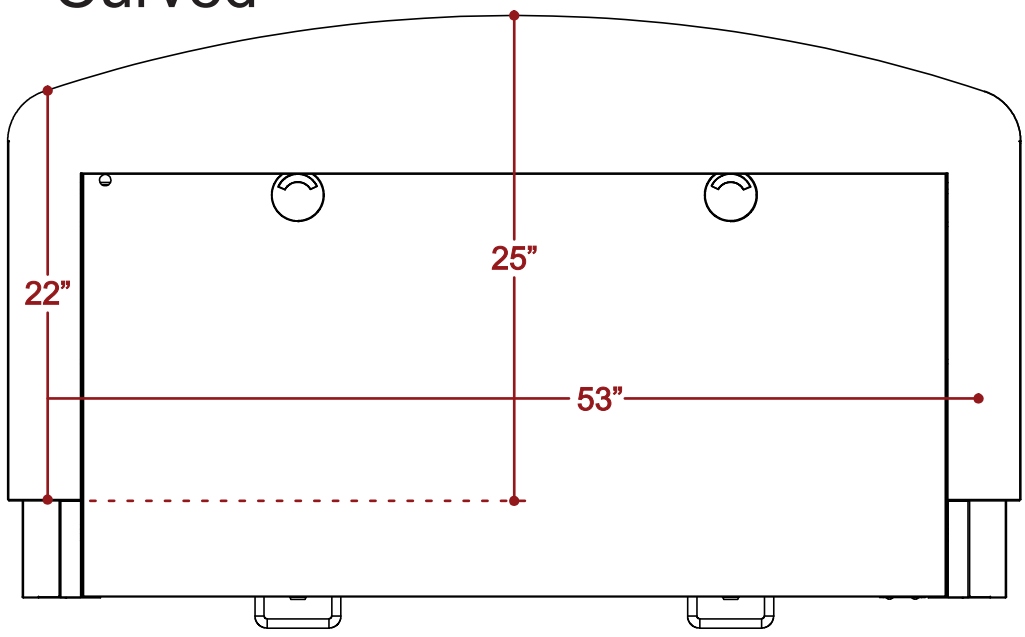

Team Hostess Stand

Team Hostess Stand

Curved

Straight

Counter Options

ALL DIMENSIONS ARE IN INCHES. THE INFORMATION CONTAINED WITHIN THIS DOCUMENT IS THE SOLE PROPERTY OF THE HOSTESS STATION COMPANY. ANY REPRODUCTION IN PART OR AS A WHOLE WITHOUT THE WRITTEN PERMISSION OF THE HOSTESS STATION COMPANY IS PROHIBITED.