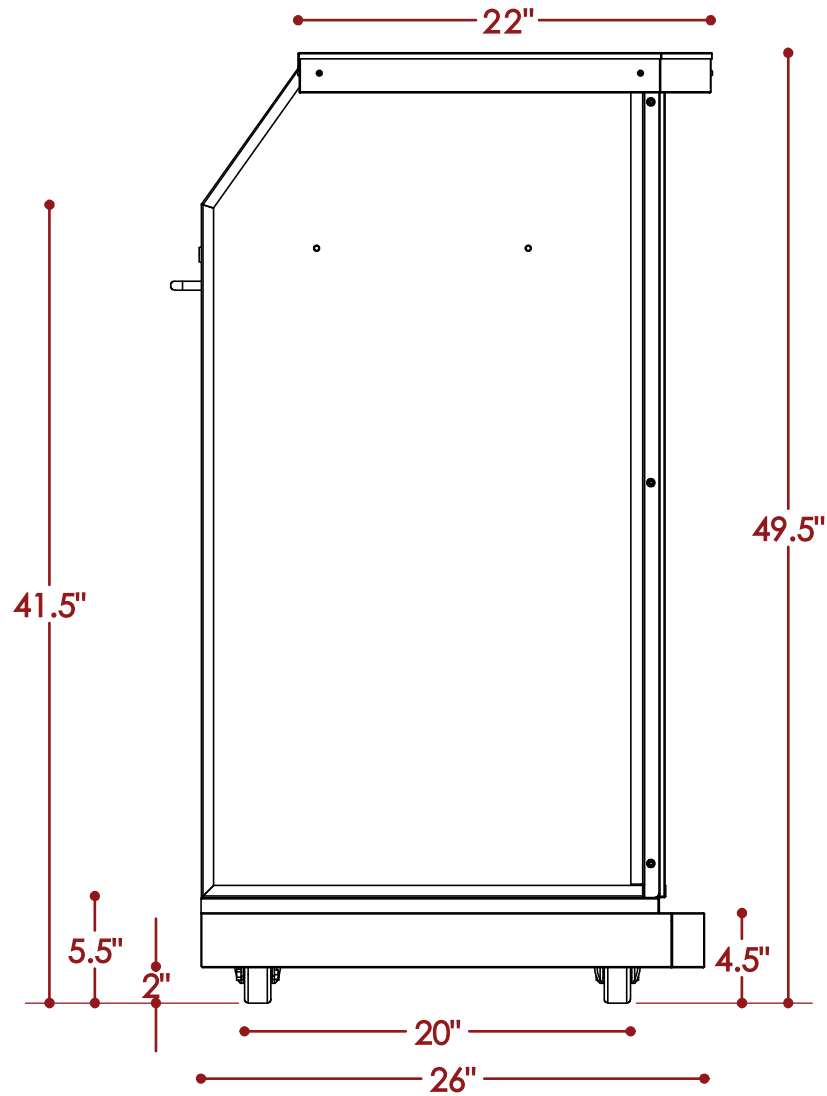

Team Hostess Stand

Team Hostess Stand

Curved

Straight

Counter Options

ALL DIMENSIONS ARE IN INCHES. THE INFORMATION CONTAINED WITHIN THIS DOCUMENT IS THE SOLE PROPERTY OF THE HOSTESS STATION COMPANY. ANY REPRODUCTION IN PART OR AS A WHOLE WITHOUT THE WRITTEN PERMISSION OF THE HOSTESS STATION COMPANY IS PROHIBITED.

Menu Holder

Team Hostess Stand