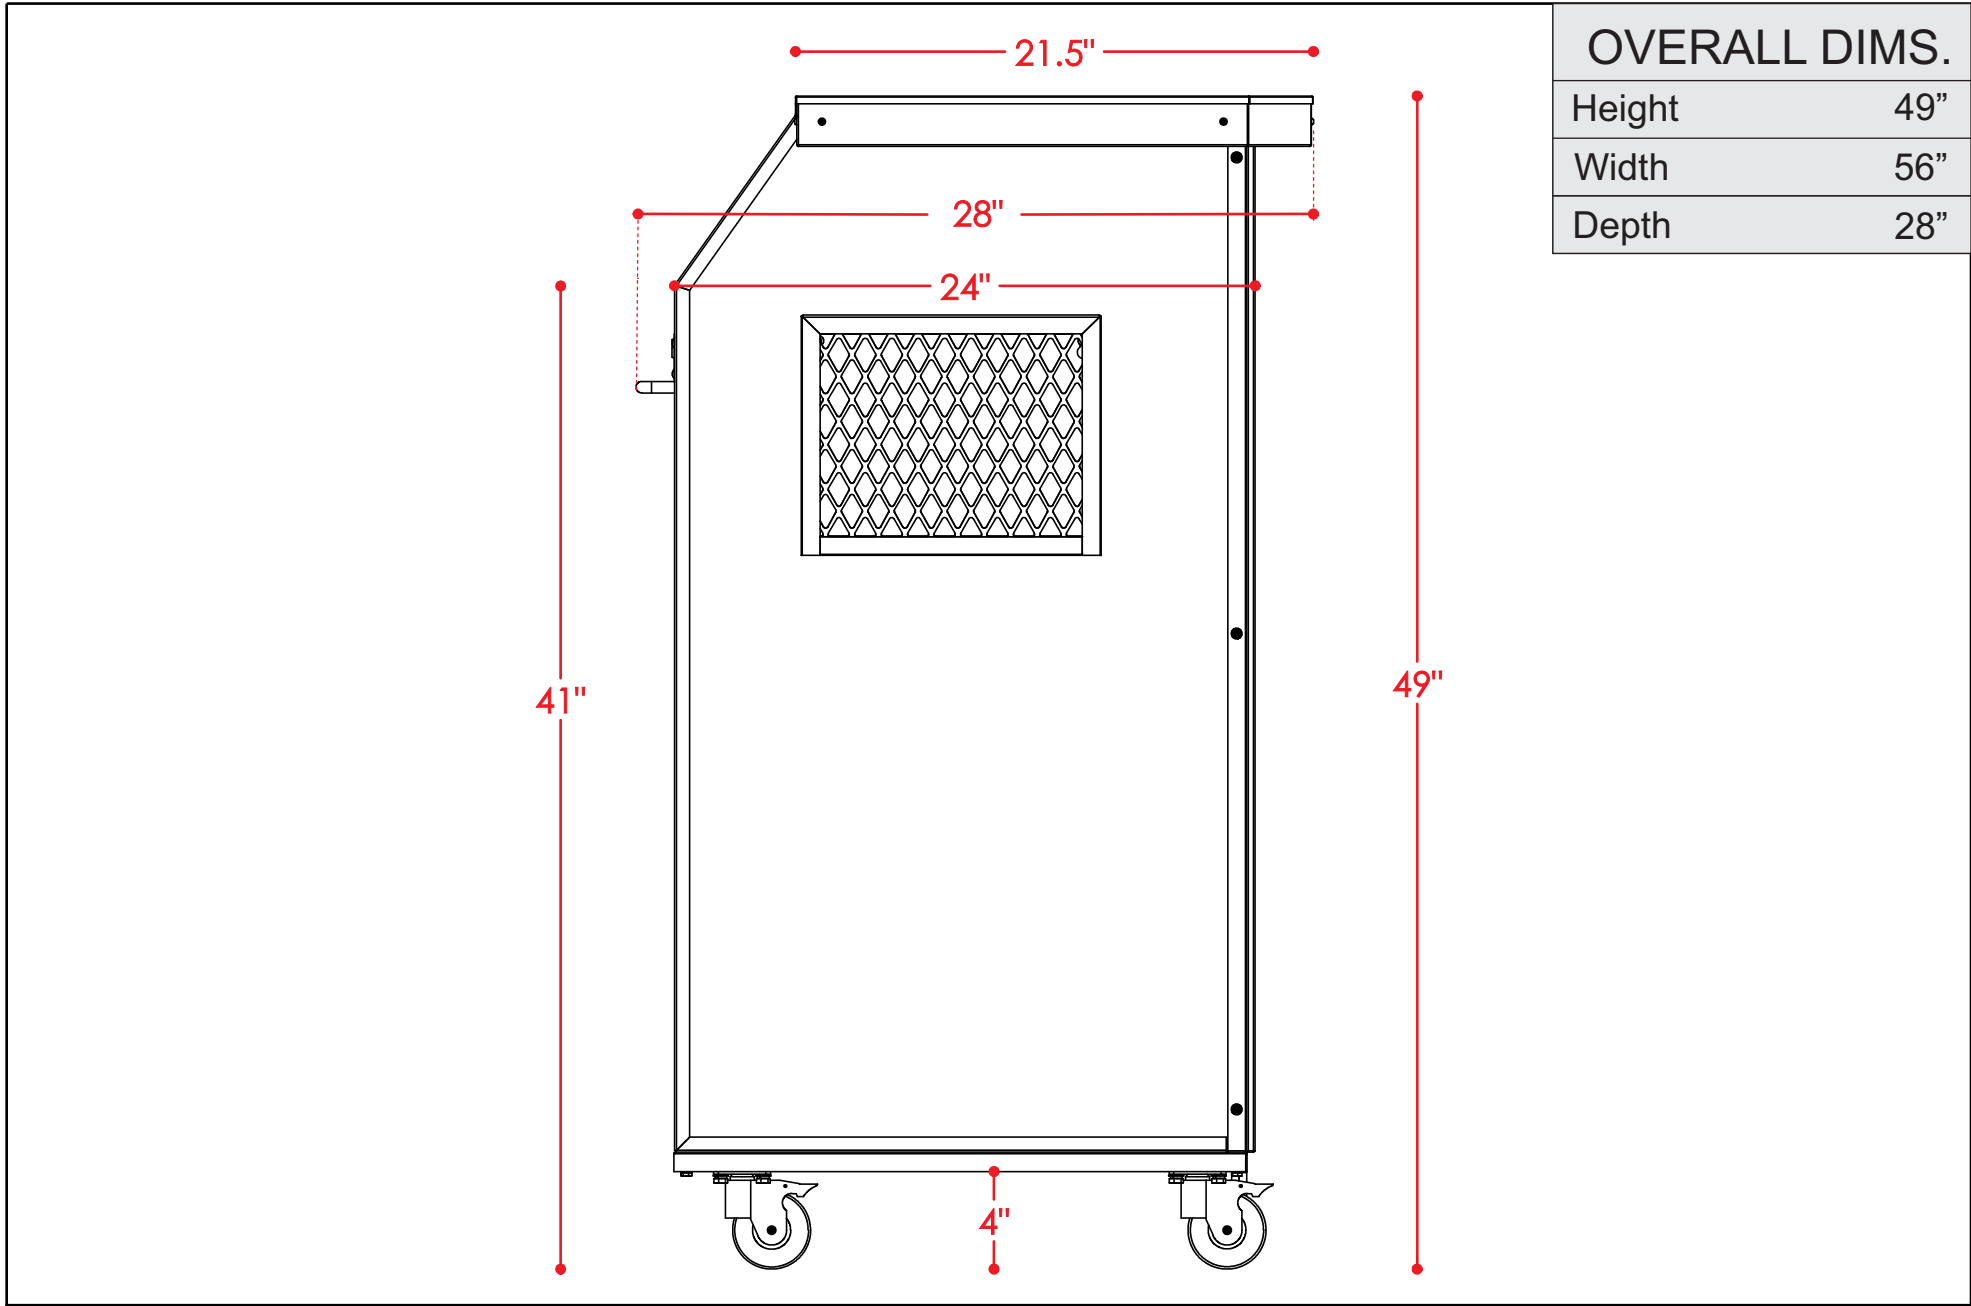

OVERALL DIMS.	
Height	49"
Width	56"
Depth	28"
Weight	350 lbs

THE  
**HOSTESS**  
 STATION

# Deluxe Hostess Station

ALL DIMENSIONS ARE IN INCHES. THE INFORMATION CONTAINED WITHIN THIS DOCUMENT IS THE SOLE PROPERTY OF THE HOSTESS STATION COMPANY. ANY REPRODUCTION IN PART OR AS A WHOLE WITHOUT THE WRITTEN PERMISSION OF THE HOSTESS STATION COMPANY IS PROHIBITED.

OVERALL DIMS.	
Height	49"
Width	56"
Depth	28"