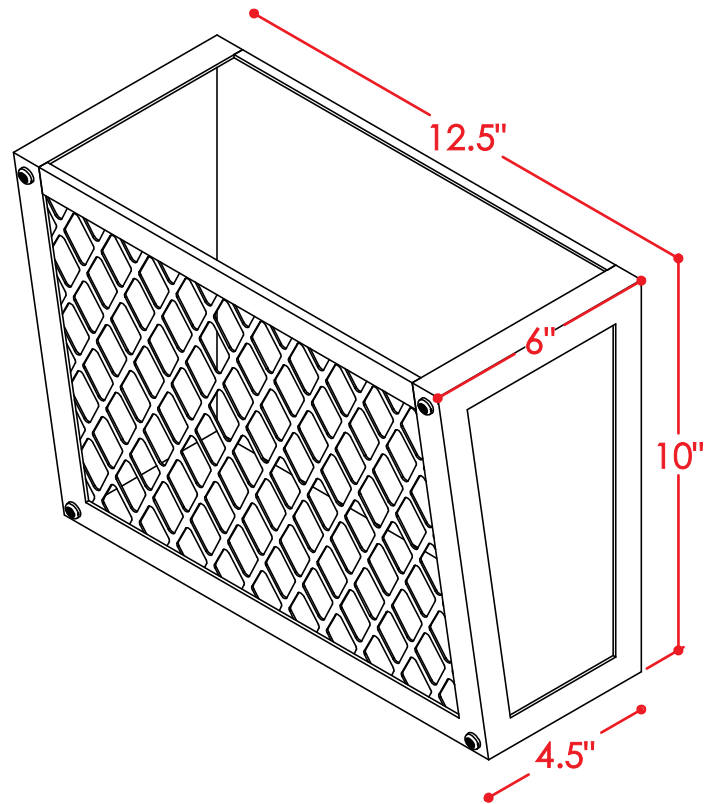

Menu Holder

Deluxe Hostess Station